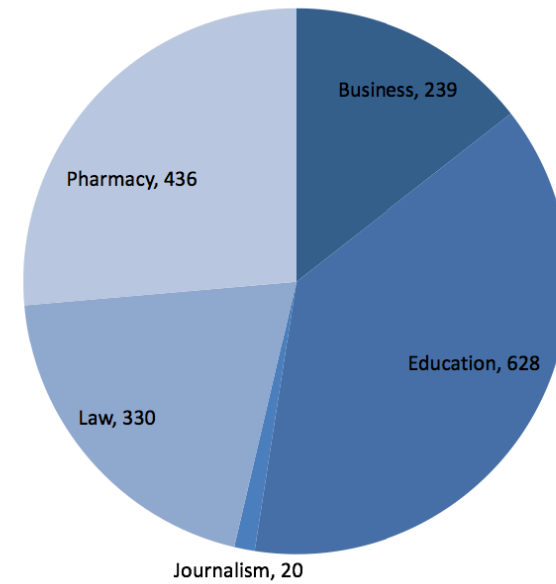

## Professional/Graduate Degrees Offered

- College of Pharmacy & Health Sciences
  - Doctor of Pharmacy (DP)
- College of Business and Public Administration
  - Master of Business Administration (MBA)
  - Master of Financial Management (MFM)
  - Master of Public Administration (MPA)
  - Master of Accounting (MAC)
- School of Journalism & Mass Communication
  - Master of Communication Leadership (MCL)
- School of Education
  - Doctor of Education (EdD)
  - Doctor of Philosophy (PhD)
  - Specialist in Education (EdS)
  - Master of Arts in Teaching (MAT)
  - Master of Science (MS)
  - Master of Science in Education (MSE)
- Law
  - Juris Doctor (JD)
  - Master of Laws (LLM)
  - Masters of Jurisprudence (MJ)

Enrollment by College/School

(N = 1653)

College/School Enrollment by Gender

Enrollment by Race/Ethnicity

(N = 1653)